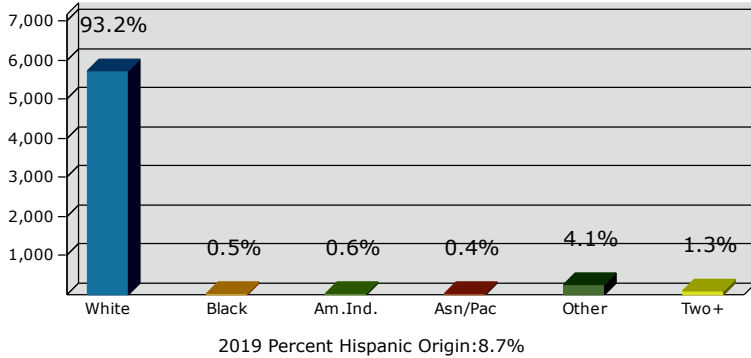

2019 Population by Race

2019 Population by Age

Households

2019 Home Value

2019-2024 Annual Growth Rate

Household Income

Source: U.S. Census Bureau, Census 2010 Summary File 1. Esri forecasts for 2019 and 2024.