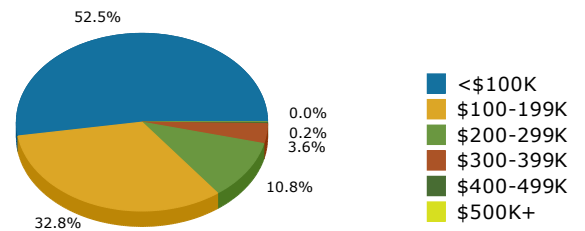

2019 Population by Race

2019 Population by Age

Households

2019 Home Value

2019-2024 Annual Growth Rate

Household Income

Source: U.S. Census Bureau, Census 2010 Summary File 1. Esri forecasts for 2019 and 2024.