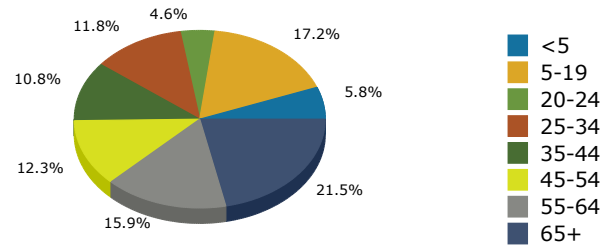

2019 Population by Race

2019 Population by Age

Households

2019 Home Value

2019-2024 Annual Growth Rate

Household Income

Source: U.S. Census Bureau, Census 2010 Summary File 1. Esri forecasts for 2019 and 2024.