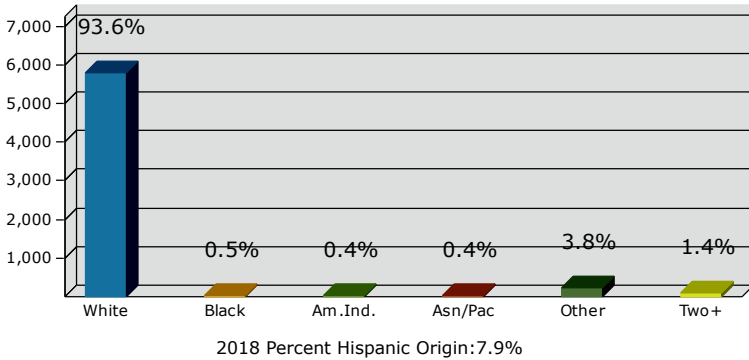

Osceola
Osceola County, IA (19143)
Geography: County

2018 Population by Race

2018 Population by Age

Households

2018 Home Value

2018-2023 Annual Growth Rate

Household Income

Source: U.S. Census Bureau, Census 2010 Summary File 1. Esri forecasts for 2018 and 2023.