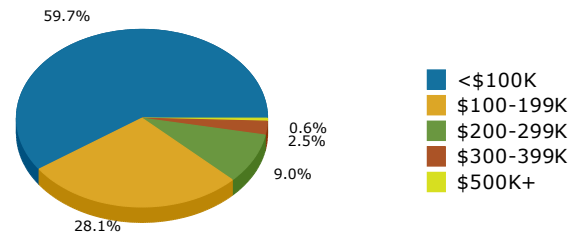

Osceola
Osceola County, IA (19143)
Geography: County

2018 Population by Race

2018 Population by Age

Households

2018 Home Value

2018-2023 Annual Growth Rate

Household Income

Source: U.S. Census Bureau, Census 2010 Summary File 1. Esri forecasts for 2018 and 2023.