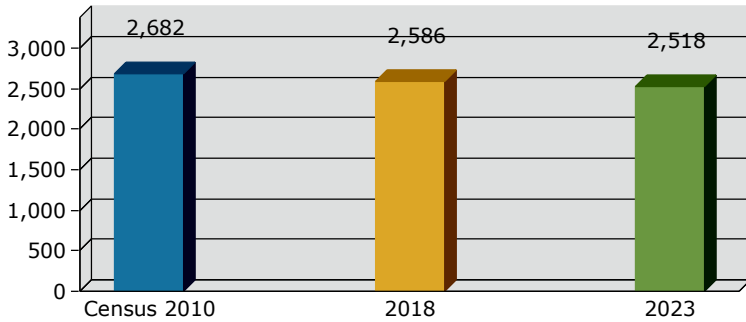

Osceola
Osceola County, IA (19143)
Geography: County

2018 Population by Race

2018 Population by Age

Households

2018 Home Value

2018-2023 Annual Growth Rate

Household Income

Source: U.S. Census Bureau, Census 2010 Summary File 1. Esri forecasts for 2018 and 2023.