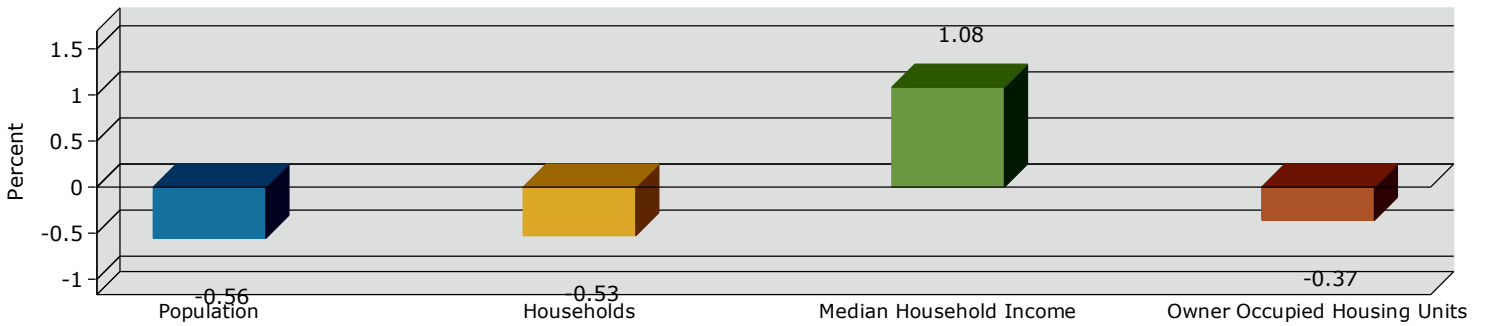

Osceola
Osceola County, IA (19143)
Geography: County

2018 Population by Race

2018 Population by Age

Households

2018 Home Value

2018-2023 Annual Growth Rate

Household Income

Source: U.S. Census Bureau, Census 2010 Summary File 1. Esri forecasts for 2018 and 2023.