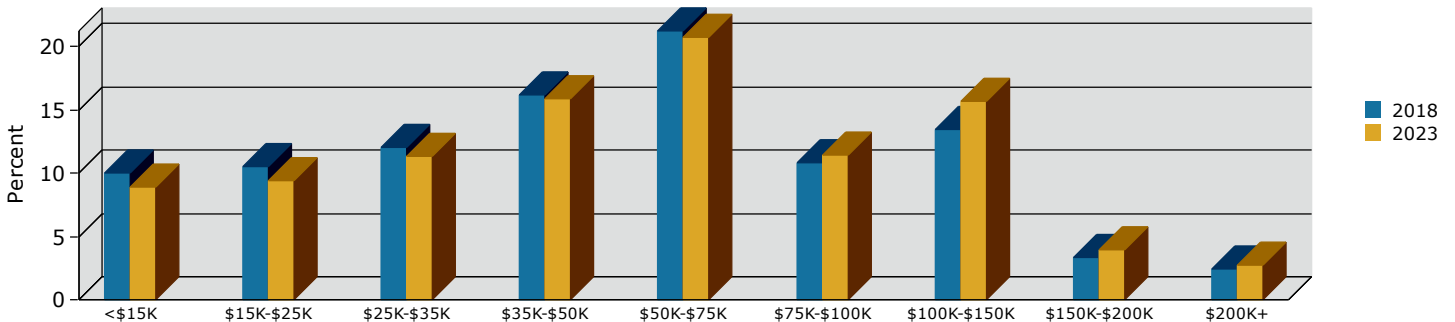

Osceola
Osceola County, IA (19143)
Geography: County

2018 Population by Race

2018 Population by Age

Households

2018 Home Value

2018-2023 Annual Growth Rate

Household Income

Source: U.S. Census Bureau, Census 2010 Summary File 1. Esri forecasts for 2018 and 2023.