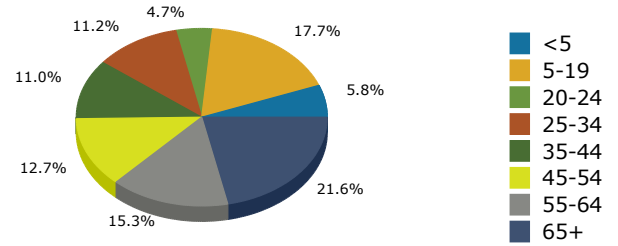

Osceola
Osceola County, IA (19143)
Geography: County

2018 Population by Race

2018 Population by Age

Households

2018 Home Value

2018-2023 Annual Growth Rate

Household Income

Source: U.S. Census Bureau, Census 2010 Summary File 1. Esri forecasts for 2018 and 2023.